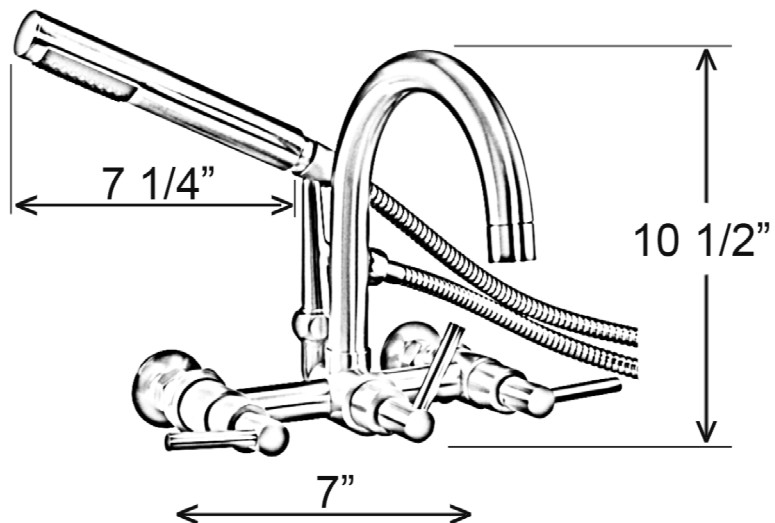

Finishes:

- **MB** Matte Black
- **CP** Polished Chrome
- **SN** Brushed Nickel
- **PN** Polished Nickel
- **ORB** Oil Rubbed Bronze

Dimensions are nominal and may vary. Dimensions and specifications subject to change without notice.

04/21/2023

P 847•244•1234

www.barclayproducts.com